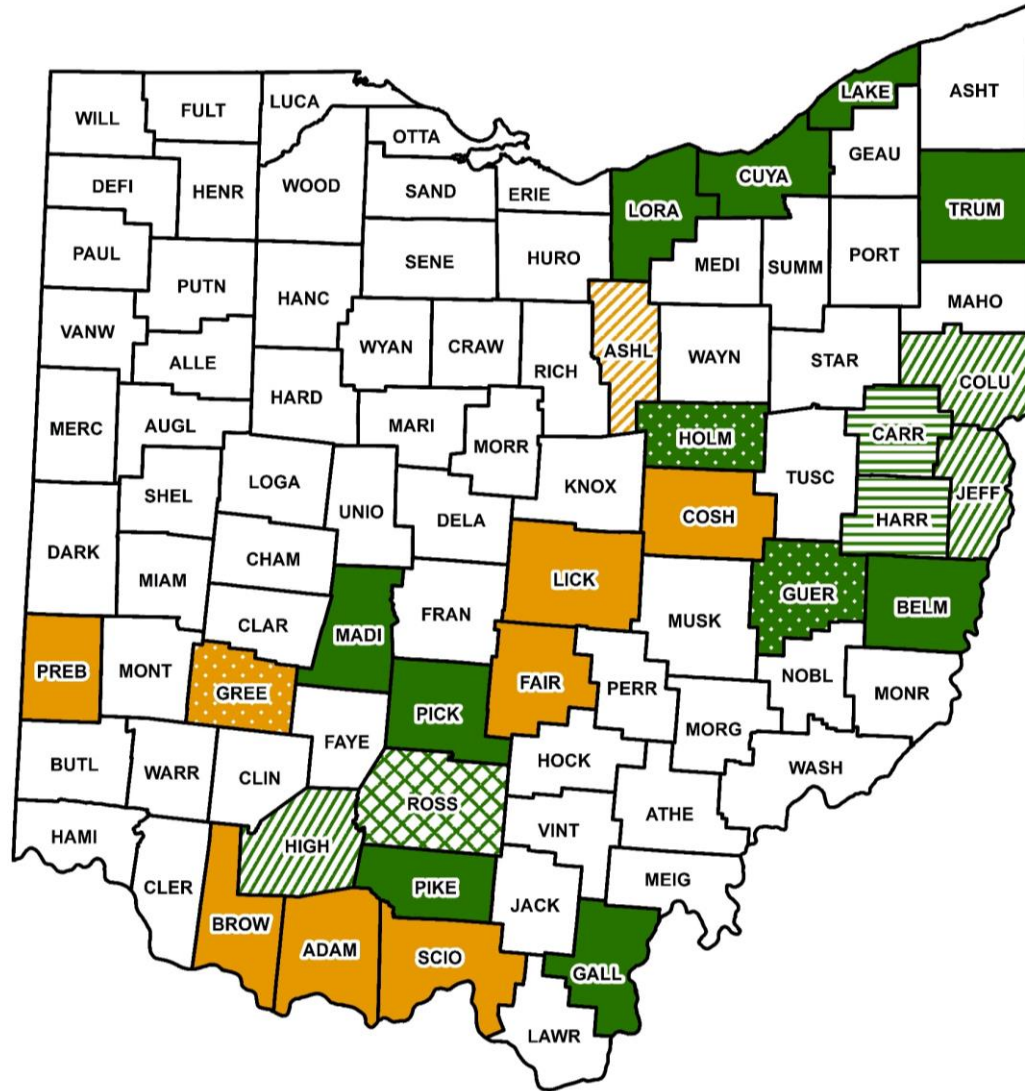

2017 Hemorrhagic Disease Testing Update

Positive

-  Wild Deer
-  Wild Deer and Cattle
-  Wild and Captive Deer
-  Captive Deer
-  Cattle

Negative

-  Cattle
-  Wild Deer
-  Captive Deer